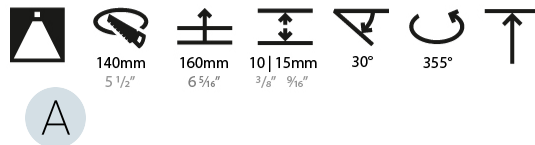

GENERAL

Series: Mechaniq Round Deep
Brand: Prolicht
Division: Architectural
Mounting Type: Recessed
Mounting Location: Ceiling
Subcategory: Downlight

PHYSICAL

Shape: Round
Diameter (mm): 150
Diameter (in): 5 7/8
Height (mm): 139
Height (in): 5 1/2
Min. Recessing Depth (mm): 160
Min. Recessing Depth (in): 6 5/16
Weight (kg): 0.907
Weight (lbs): 2

Fixture Finish: SSR / BKV / CWI / CRY / HAB / LAG / UFT / ITA / RUA / RUR / MIC / FTG / MYG / TWT / LOD / PUS / FRO / FUP / KIA / POP / BLS / SPG / MEY / GOH / GUM / CHC / COM / ABZ / JAG / OBR / MOS / ROR

Fixture Material: Aluminum Die Cast
Cut-out Measurements: 140mm / 5 1/2"

ELECTRICAL

Lamp Type: LED (Zhaga Standard)
Total Output Wattage (W): 12 / 15
Dimming: Tri-Mode (Non-Dimming and Phase Dimming (120Vac only) and 0-10V Dimming)
Driver Included: No
Driver Location: Recessed Housing
Driver Type: Constant Current - Universal
Housing: See components
Input Voltage (V): 120 - 277
Constant Current (MA): 350

LED

Number of LEDs: 1
Color Temperature (°K): 2700 / 3000 / 3500 / 4000
Max. Delivered Lumen (lm): 830 / 930 / 1010 / 1030
CRI: >90 CRI
Lamp Life (hrs): 50000

OPTICAL

Reflector: 8
Adjustability: Rotational 355°; Tilt 30°

RATINGS AND CERTIFICATIONS

Certified By: Certified for North American Standards
IP rating: IP20