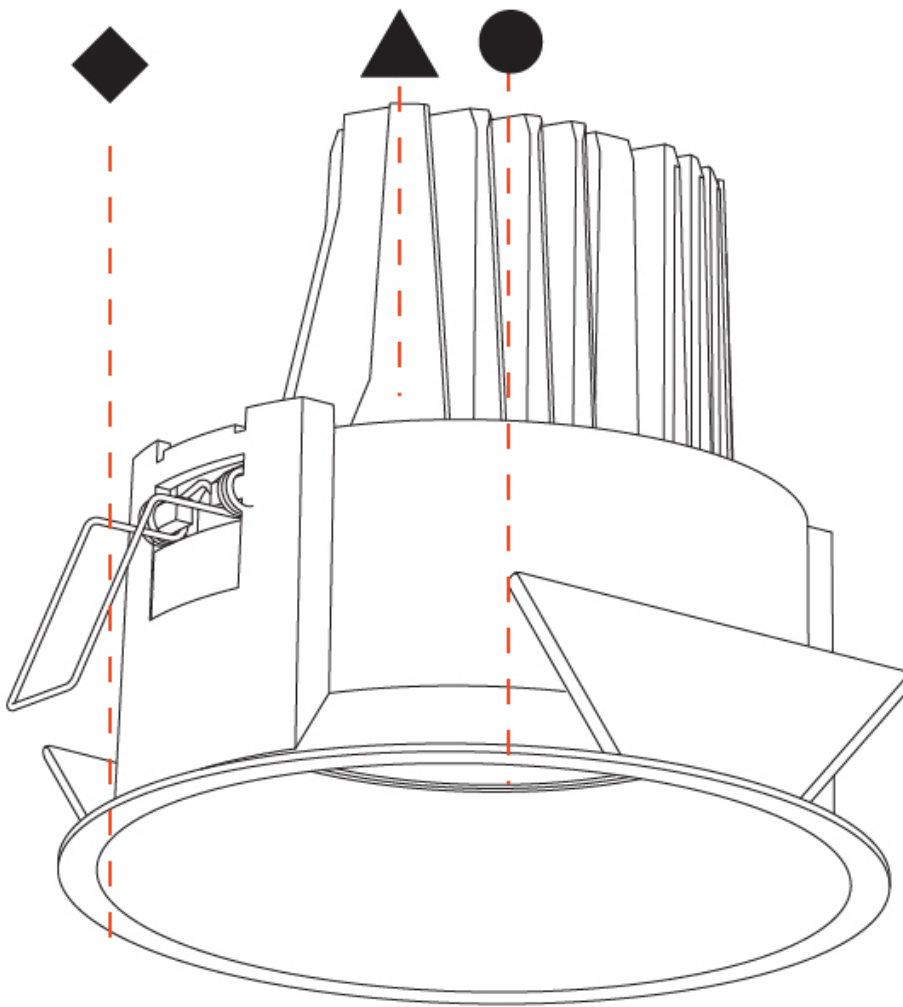

MECHANIQ ROUND DEEP RECESSED

A35061-

PROJECT	_____
TYPE	_____
SPECIFIER	_____
QUANTITY	_____
DATE	_____

A