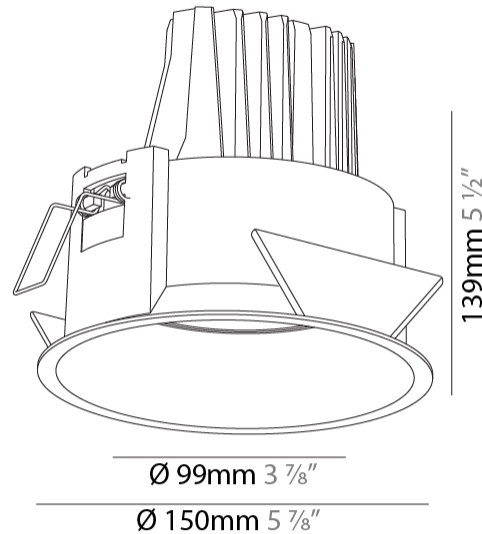

GENERAL

Series: Mechaniq Round Deep
Brand: Prolicht
Division: Architectural
Mounting Type: Recessed
Mounting Location: Ceiling
Subcategory: Downlight

PHYSICAL

Shape: Round
Diameter (mm): 150
Diameter (in): 5 7/8
Height (mm): 139
Height (in): 5 1/2
Min. Recessing Depth (mm): 160
Min. Recessing Depth (in): 6 5/16
Weight (kg): 0.907
Weight (lbs): 2

Fixture Finish: SSR / BKV / CWI / CRY / HAB / LAG / UFT / ITA / RUA / RUR / MIC / FTG / MYG / TWT / LOD / PUS / FRO / FUP / KIA / POP / BLS / SPG / MEY / GOH / GUM / CHC / COM / ABZ / JAG / OBR / MOS / ROR

Fixture Material: Aluminum Die Cast
Cut-out Measurements: 140mm / 5 1/2"

ELECTRICAL

Lamp Type: LED (Zhaga Standard)
Total Output Wattage (W): 12 / 15
Dimming: Tri-Mode (Non-Dimming and Phase Dimming (120Vac only) and 0-10V Dimming)
Driver Included: No
Driver Location: Recessed Housing
Driver Type: Constant Current - Universal
Housing: See components
Input Voltage (V): 120 - 277
Constant Current (MA): 350

LED

Number of LEDs: 1
Color Temperature (°K): 2700 / 3000 / 3500 / 4000
Max. Delivered Lumen (lm): 830 / 930 / 1010 / 1030
CRI: >90 CRI
Lamp Life (hrs): 50000

OPTICAL

Reflector: 8
Adjustability: Rotational 355°; Tilt 30°

RATINGS AND CERTIFICATIONS

Certified By: Certified for North American Standards
IP rating: IP20