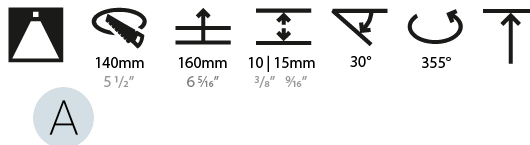

GENERAL

Series: Mechniq Round Deep
Brand: Prolicht
Division: Architectural
Mounting Type: Recessed
Mounting Location: Ceiling
Subcategory: Downlight

PHYSICAL

Shape: Round
Diameter (mm): 150
Diameter (in): 5 7/8
Height (mm): 139
Height (in): 5 1/2
Ceiling Thickness (mm): 10 / 12.5 / 15
Ceiling Thickness (in): 3/8 or 1/2 or 9/16
Min. Recessing Depth (mm): 160
Min. Recessing Depth (in): 6 5/16
Light Distribution: Adjustable / Downlight
Weight (kg): 0.907
Weight (lbs): 2
Fixture Finish: SSR / BKV / CWI / CRY / HAB / LAG / UFT / ITA / RUA / RUR / MIC / FTG / MYG / TWT / LOD / PUS / FRO / FUP / KIA / POP / BLS / SPG / MEY / GOH / GUM / CHC / COM / ABZ / JAG / OBR / MOS / ROR
Fixture Material: Aluminum Die Cast
Cut-out Measurements: 140mm / 5 1/2"

ELECTRICAL

Lamp Type: LED (Zhaga Standard)
Total Output Wattage (W): 26.4
Dimming: Tri-Mode (Non-Dimming and Phase Dimming (120Vac only) and 0-10V Dimming)
Driver Included: No
Driver Location: Recessed Housing
Driver Type: Constant Current - Universal
Housing: See components
Input Voltage (V): 120 - 277
Constant Current (MA): 700

LED

Number of LEDs: 1
Color Temperature (°K): 2700 / 3000 / 3500 / 4000
Max. Delivered Lumen (lm): 2960 / 3030 / 3185 / 3250
CRI: >90 CRI
Lamp Life (hrs): 50000

OPTICAL

Reflector°: 18 / 26 / 40
Adjustability: Rotational 355°, Tilt 30°

RATINGS AND CERTIFICATIONS

Certified By: Certified for North American Standards
IP rating: IP20